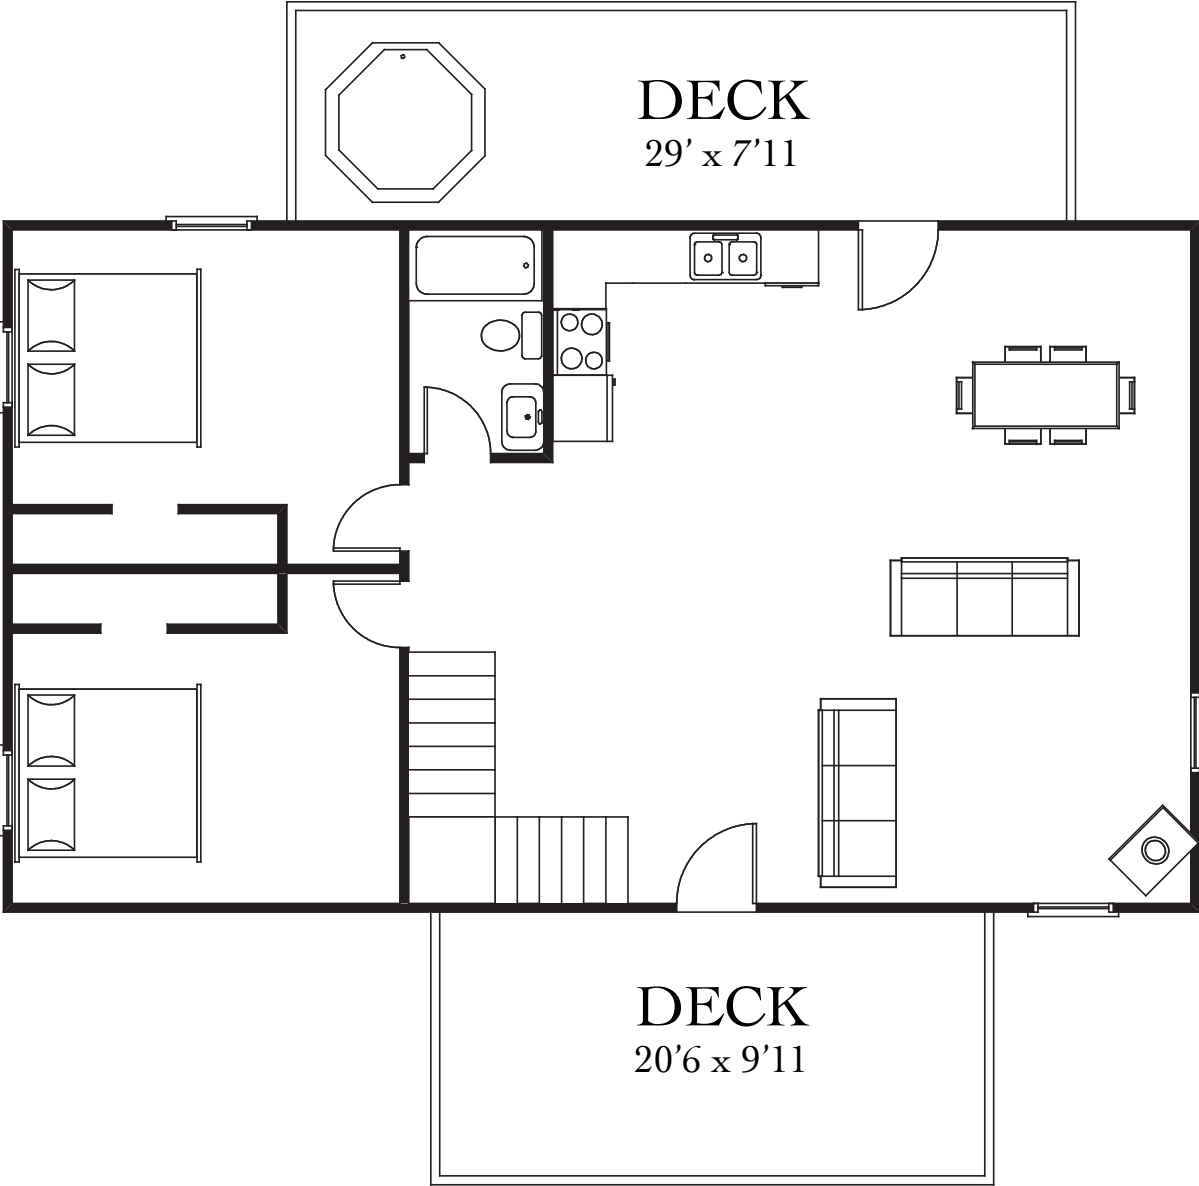

ROANOKE

(PICTURE HERE)

HOUSE INFORMATION:

Size:

Bedrooms:

Baths:

Etc:

VISION LOG HOMES

ROANOKE MAIN LEVEL

ROANOKE UPPER LEVEL

LIVING AREA
499 sq ft