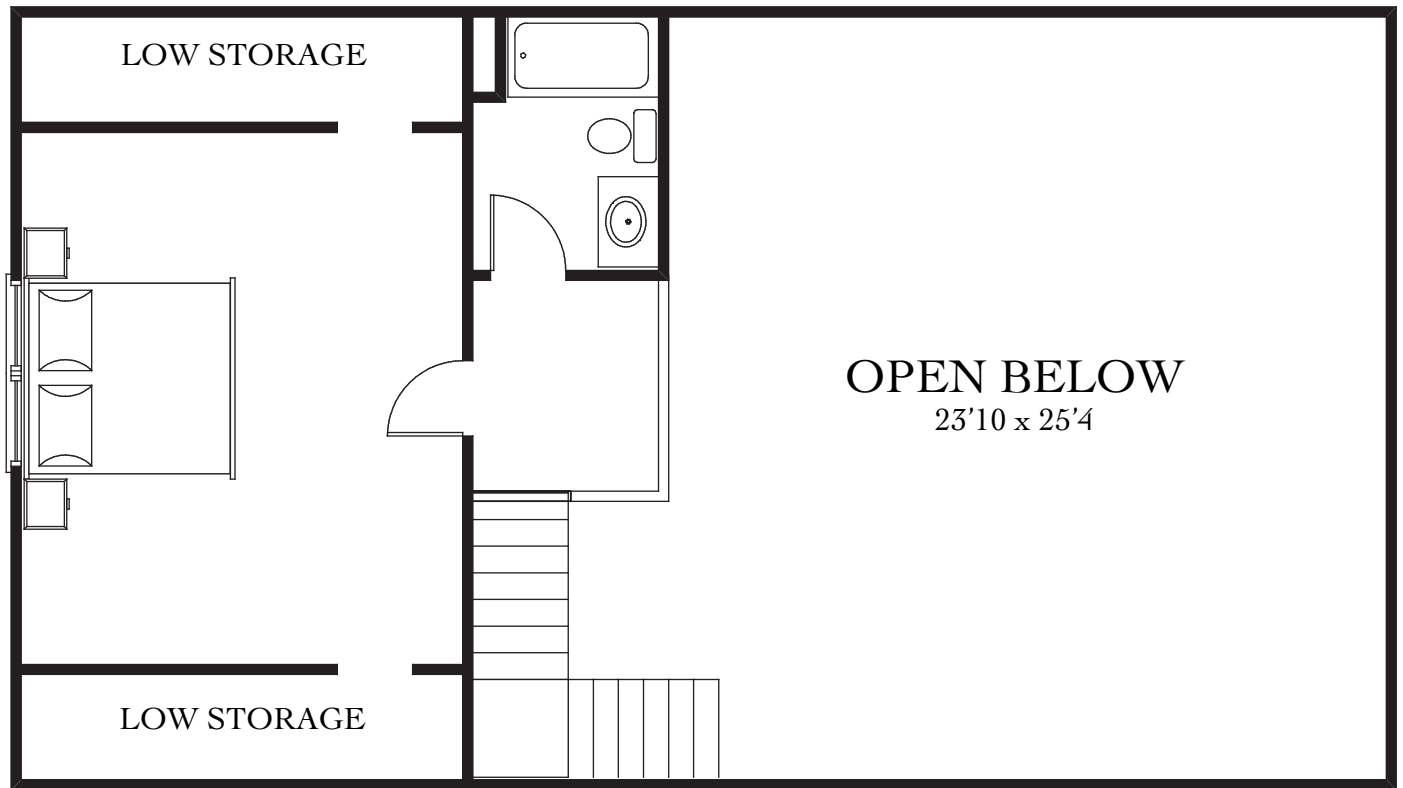

ROANOKE

(PICTURE HERE)

HOUSE INFORMATION:

Size:

Bedrooms:

Baths:

Etc:

VISION LOG HOMES

ROANOKE MAIN LEVEL

ROANOKE UPPER LEVEL

LIVING AREA
499 sq ft