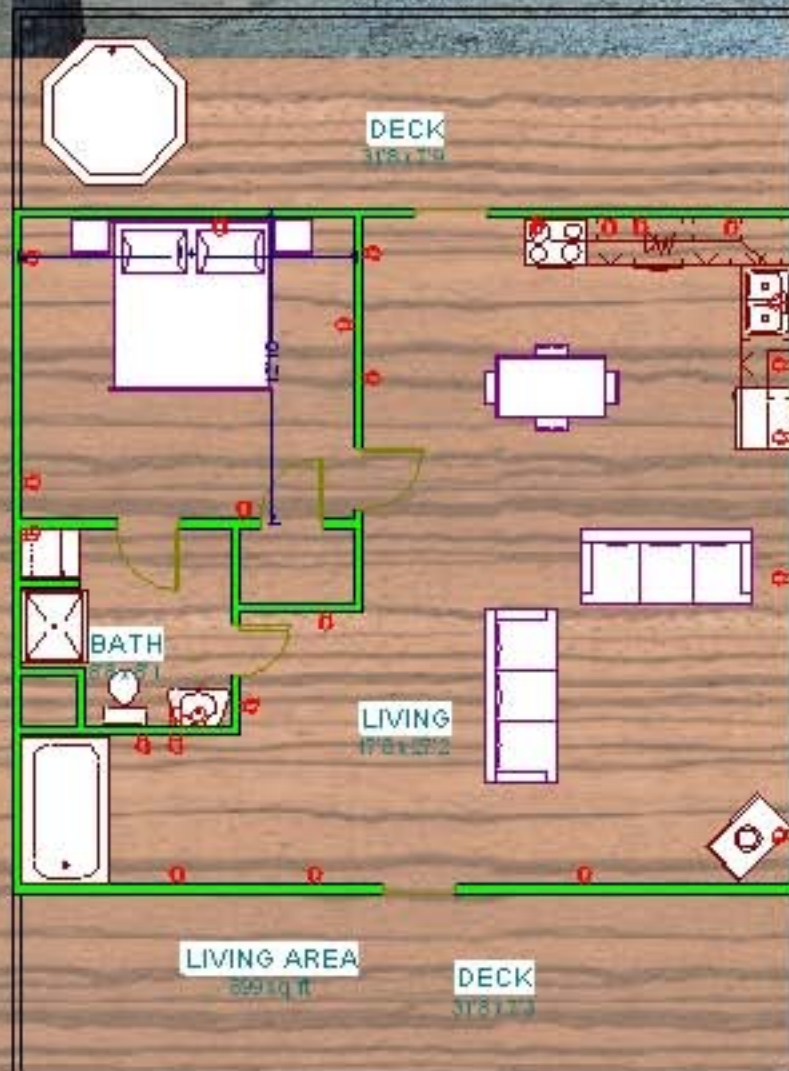

VISION LOG HOMES

1-866-328-0481

THE MADDRON

1 BEDROOM
1 BATH
900 Sq. Ft.

The Maddron

THE MADDRON IS A FULLY CUSTOMIZABLE ONE BEDROOM, ONE BATH HOME, PERFECT FOR A HONEYMOON CABIN. THIS COZY HOME FEATURES CATHEDRAL CEILINGS, A WHIRLPOOL TUB, CORNER FIREPLACE, AND OPEN LIVING/DINING AREAS. THE MASTER BEDROOM HAS A WALK-IN CLOSET, AND FULL BATH WITH STAND-UP SHOWER, AND STACK WASHER/DRYER