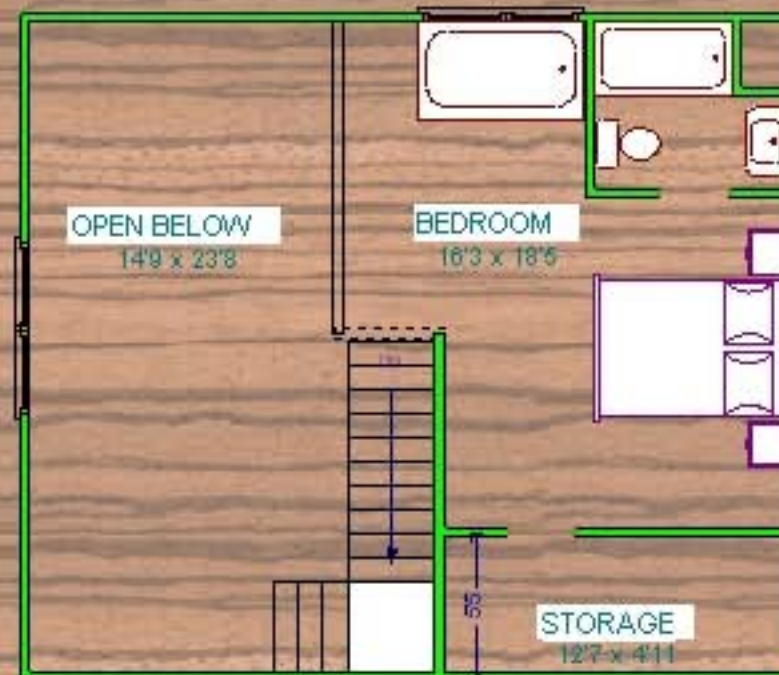

VISION LOG HOMES

1-866-328-0481

LAKE COVE

2 BEDROOM
1.5 BATH
1000 sq. FT.

THE MAIN LIVING AREA OF THE EAGLE COVE IS APPROXIMATELY 700 SQUARE FEET, AND HAS A GAME ROOM, FULL BATH, KITCHEN AND DINING AREA, AND LIVING AREA WITH EXPOSED BEAM CATHEDRAL CEILINGS AND CORNER FIREPLACE.

THE UPPER LEVEL OF THIS HOME HAS A LARGE OPEN LOFT BEDROOM WHICH OVERLOOKS THE LIVING AREA, FULL BATH, AND SEPERATE WHIRLPOOL TUB.

LIVING AREA